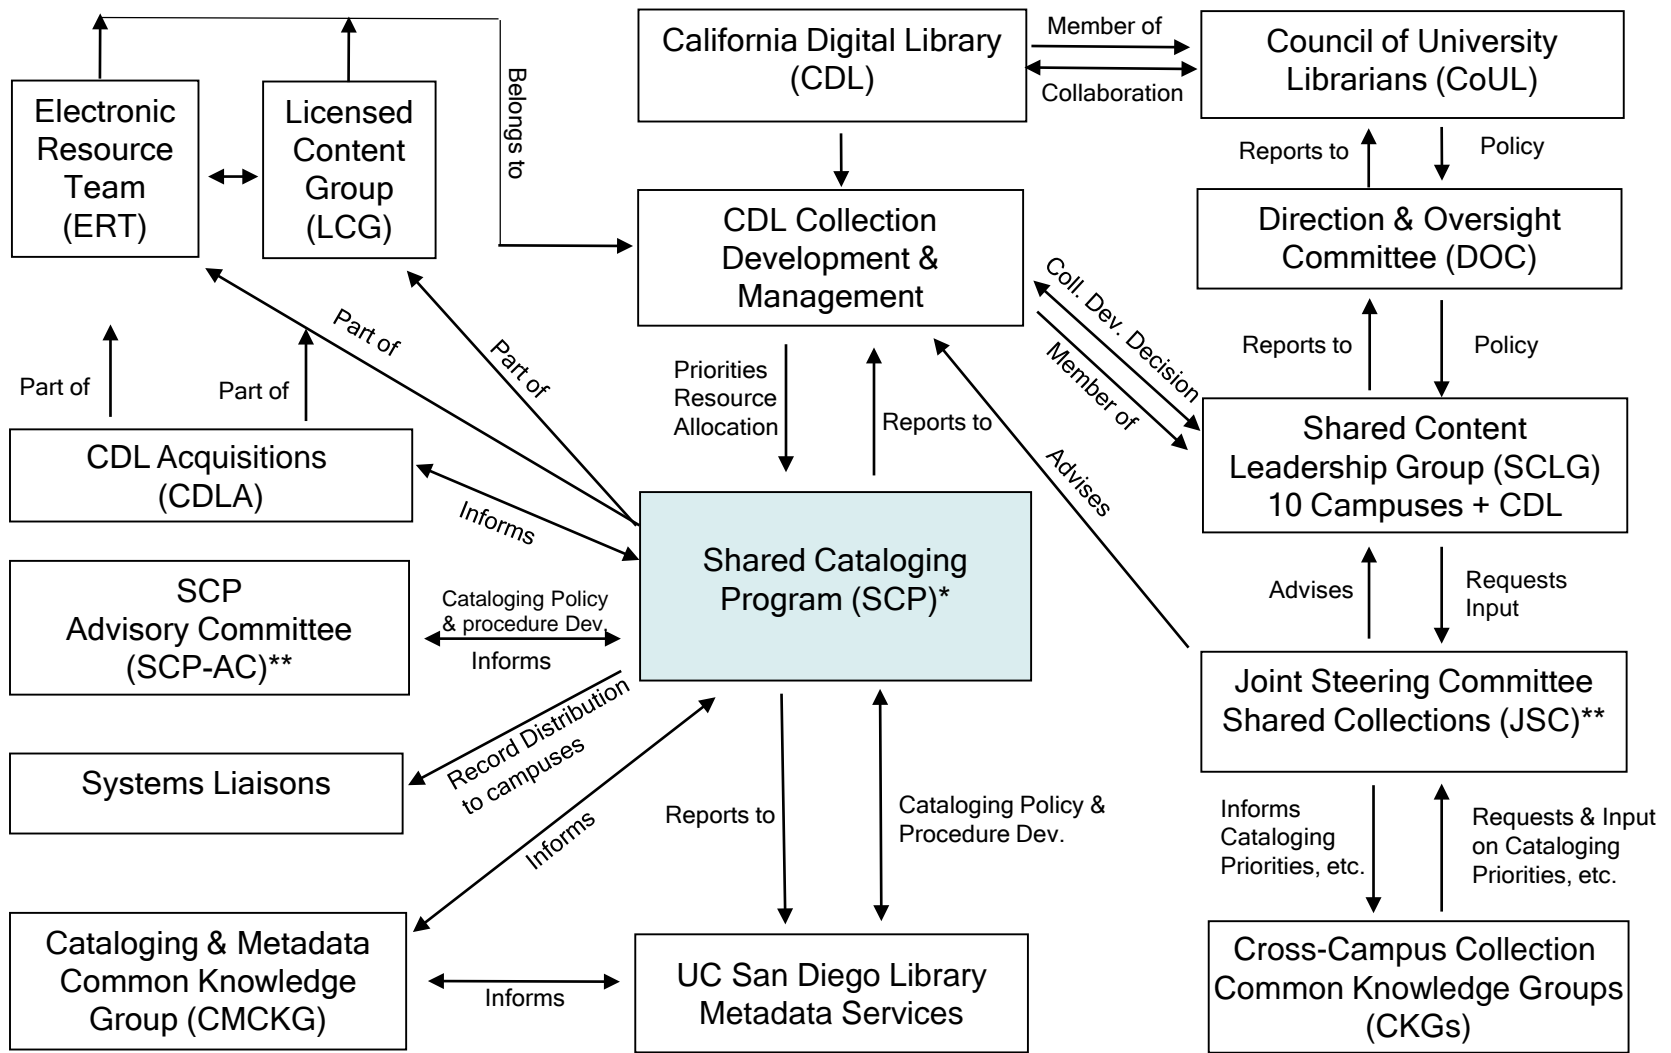

# Shared Cataloging Program (SCP) Advisory / Policy Structure

\*Funded from CDL and system-wide Resource Sharing funds; based at UC San Diego Library Metadata Services

\*\*CDL sponsored advisory committees